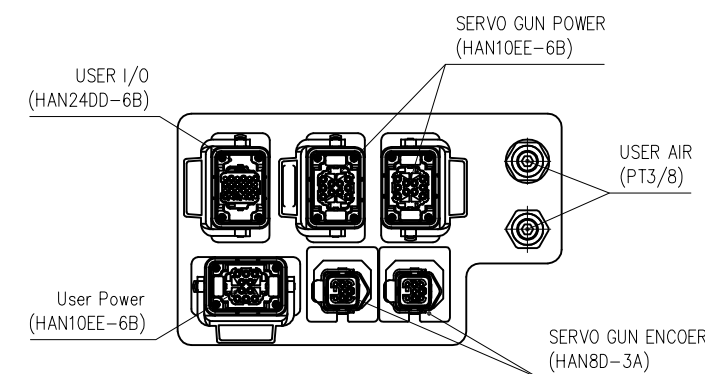

VIEW "A"(OLD)
(SCALE : 2/1)

VIEW "A"(NEW)
(SCALE : 2/1)

VIEW "B"
(SCALE : 1/1)

VIEW "E"
(SCALE : 2/1)

VIEW "C"
(SCALE : 2/1)

VIEW "D"
(SCALE : 2/1)

MODEL	HS220	issue.0
DATE	2018.06.19	

TECHNICAL SPECIFICATION SUBJECT TO CHANGE WITHOUT NOTICE