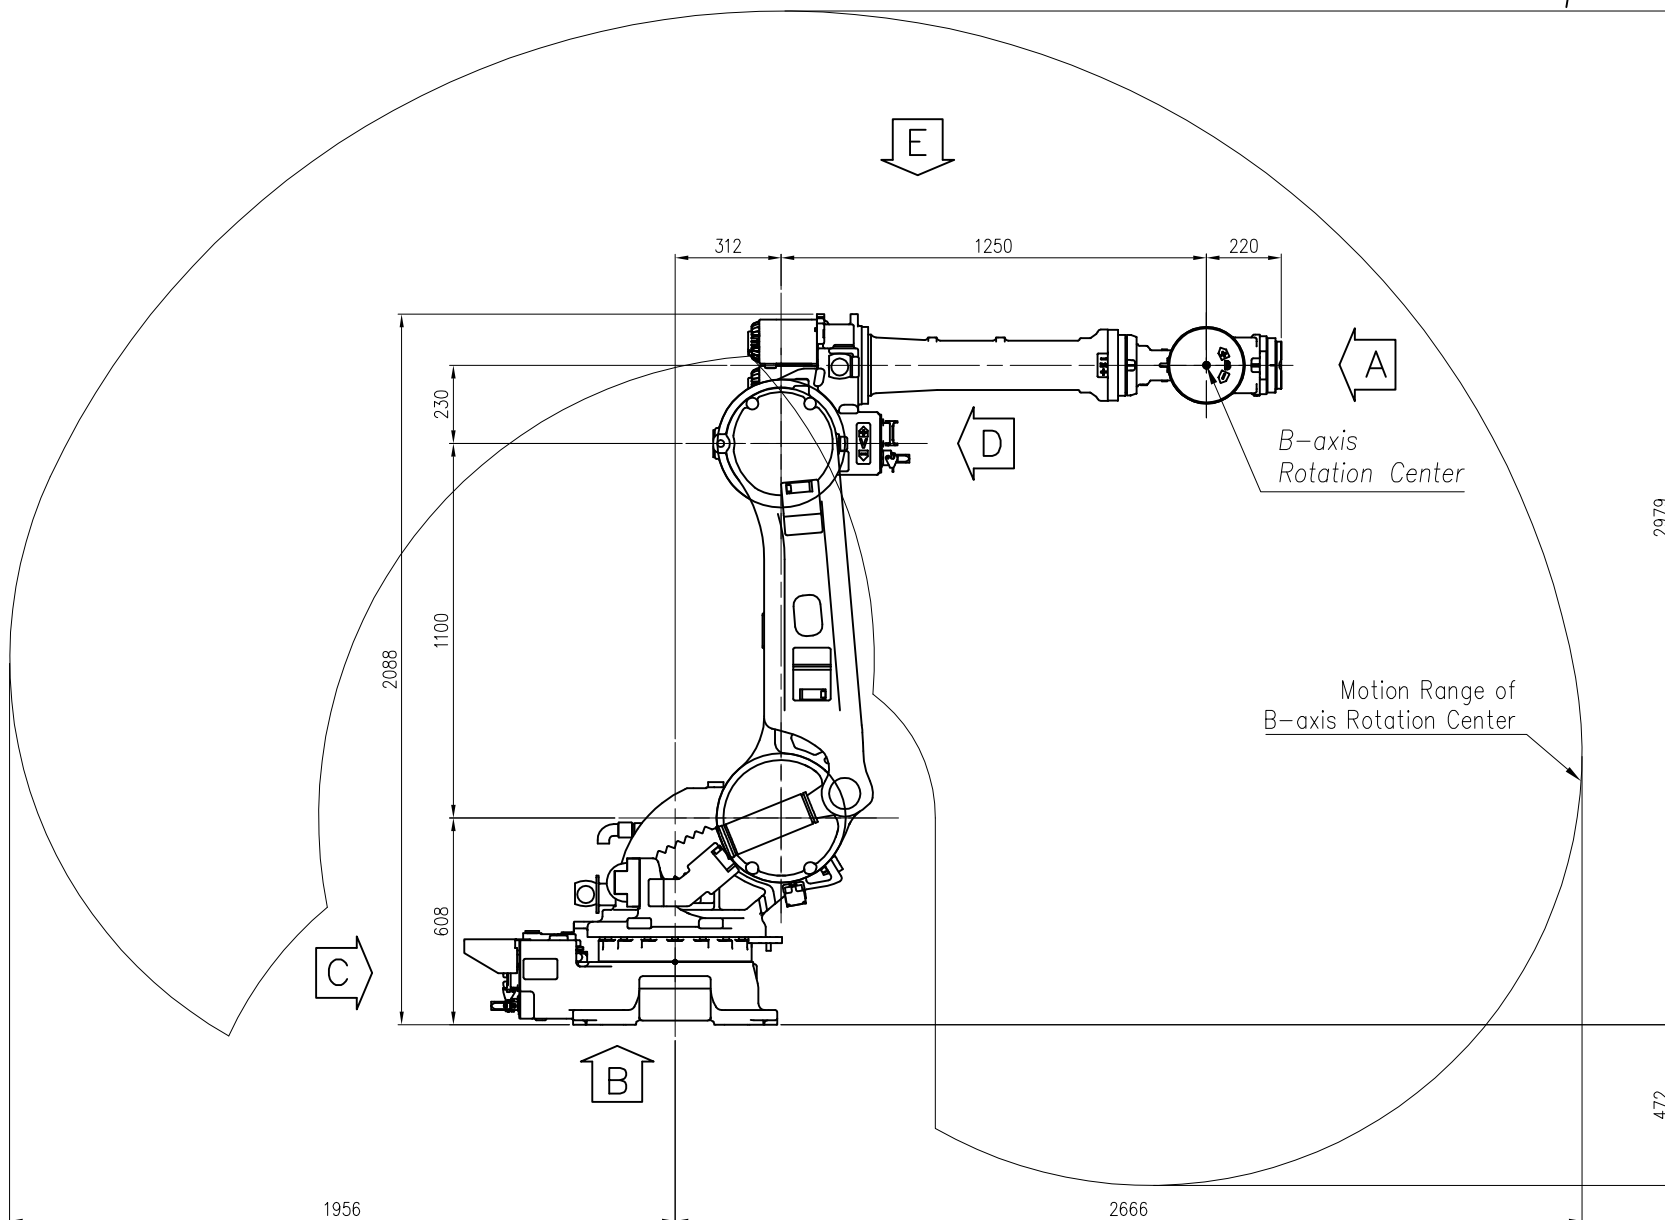

VIEW "A"(OLD)
(SCALE : 2/1)

VIEW "A"(NEW)
(SCALE : 2/1)

VIEW "B"
(SCALE : 1/1)

VIEW "E"
(SCALE : 2/1)

VIEW "C"
(SCALE : 2/1)

VIEW "D"
(SCALE : 2/1)

MODEL	HS220	issue.0
DATE	2018.06.19	

TECHNICAL SPECIFICATION SUBJECT TO CHANGE WITHOUT NOTICE