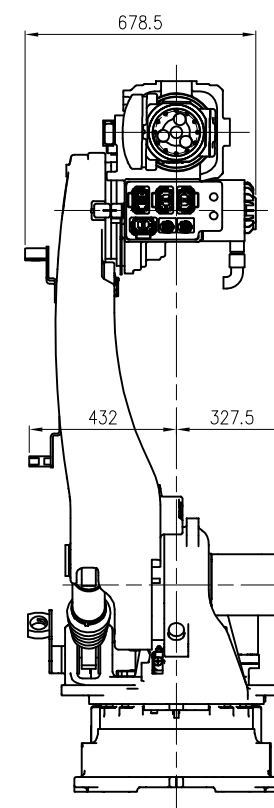

VIEW "A"(OLD)
(SCALE : 2/1)

VIEW "A"(NEW)
(SCALE : 2/1)

VIEW "B"
(SCALE : 1/1)

VIEW "E"
(SCALE : 2/1)

VIEW "C"
(SCALE : 2/1)

VIEW "D"
(SCALE : 2/1)

MODEL	HS220	issue.0
DATE	2018.06.19	

TECHNICAL SPECIFICATION SUBJECT TO CHANGE WITHOUT NOTICE