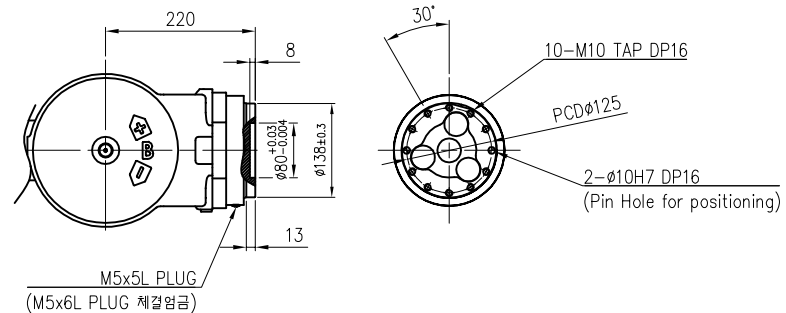

VIEW "A"(OLD)
(SCALE : 2/1)

VIEW "A"(NEW)
(SCALE : 2/1)

VIEW "B"
(SCALE : 1/1)

VIEW "E"
(SCALE : 2/1)

VIEW "C"
(SCALE : 2/1)

VIEW "D"
(SCALE : 2/1)

MODEL	HS220	issue.0
DATE	2018.06.19	

TECHNICAL SPECIFICATION SUBJECT TO CHANGE WITHOUT NOTICE