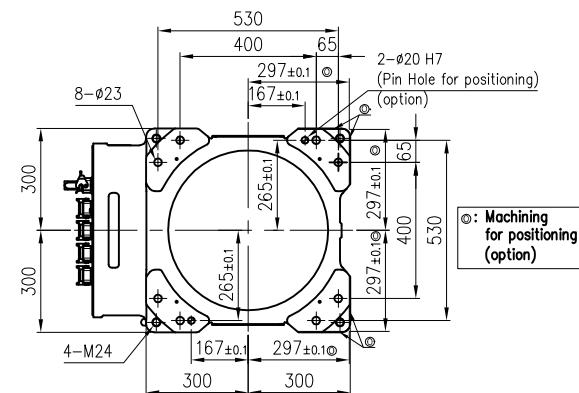

VIEW "A"(OLD)
(SCALE : 2/1)

VIEW "A"(NEW)
(SCALE : 2/1)

VIEW "B"
(SCALE : 1/1)

VIEW "E"
(SCALE : 2/1)

VIEW "C"
(SCALE : 2/1)

VIEW "D"
(SCALE : 2/1)

MODEL	HS220	issue.0
DATE	2018.06.19	

TECHNICAL SPECIFICATION SUBJECT TO CHANGE WITHOUT NOTICE