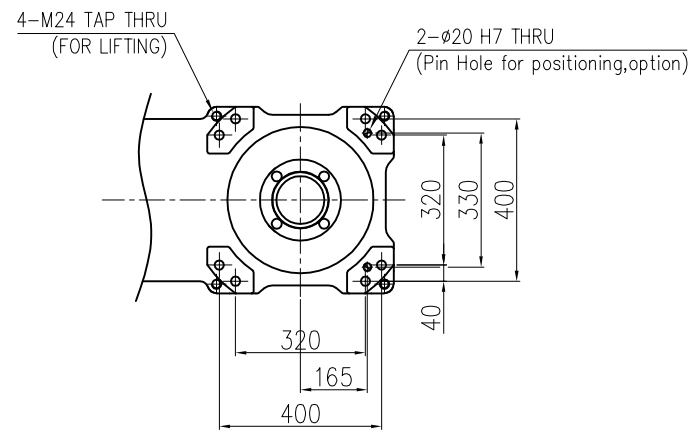

VIEW "A"
(SCALE : 4/1)

VIEW "B"
(SCALE : 2/1)

VIEW "E"
(SCALE : 2/1)

VIEW "C" <For Hi5a Controller>
(SCALE : 4/1)

VIEW "D"
(SCALE : 8/1)

MODEL	HH020L	issue.0
DATE	2018.06.19	

TECHNICAL SPECIFICATION SUBJECT TO CHANGE WITHOUT NOTICE