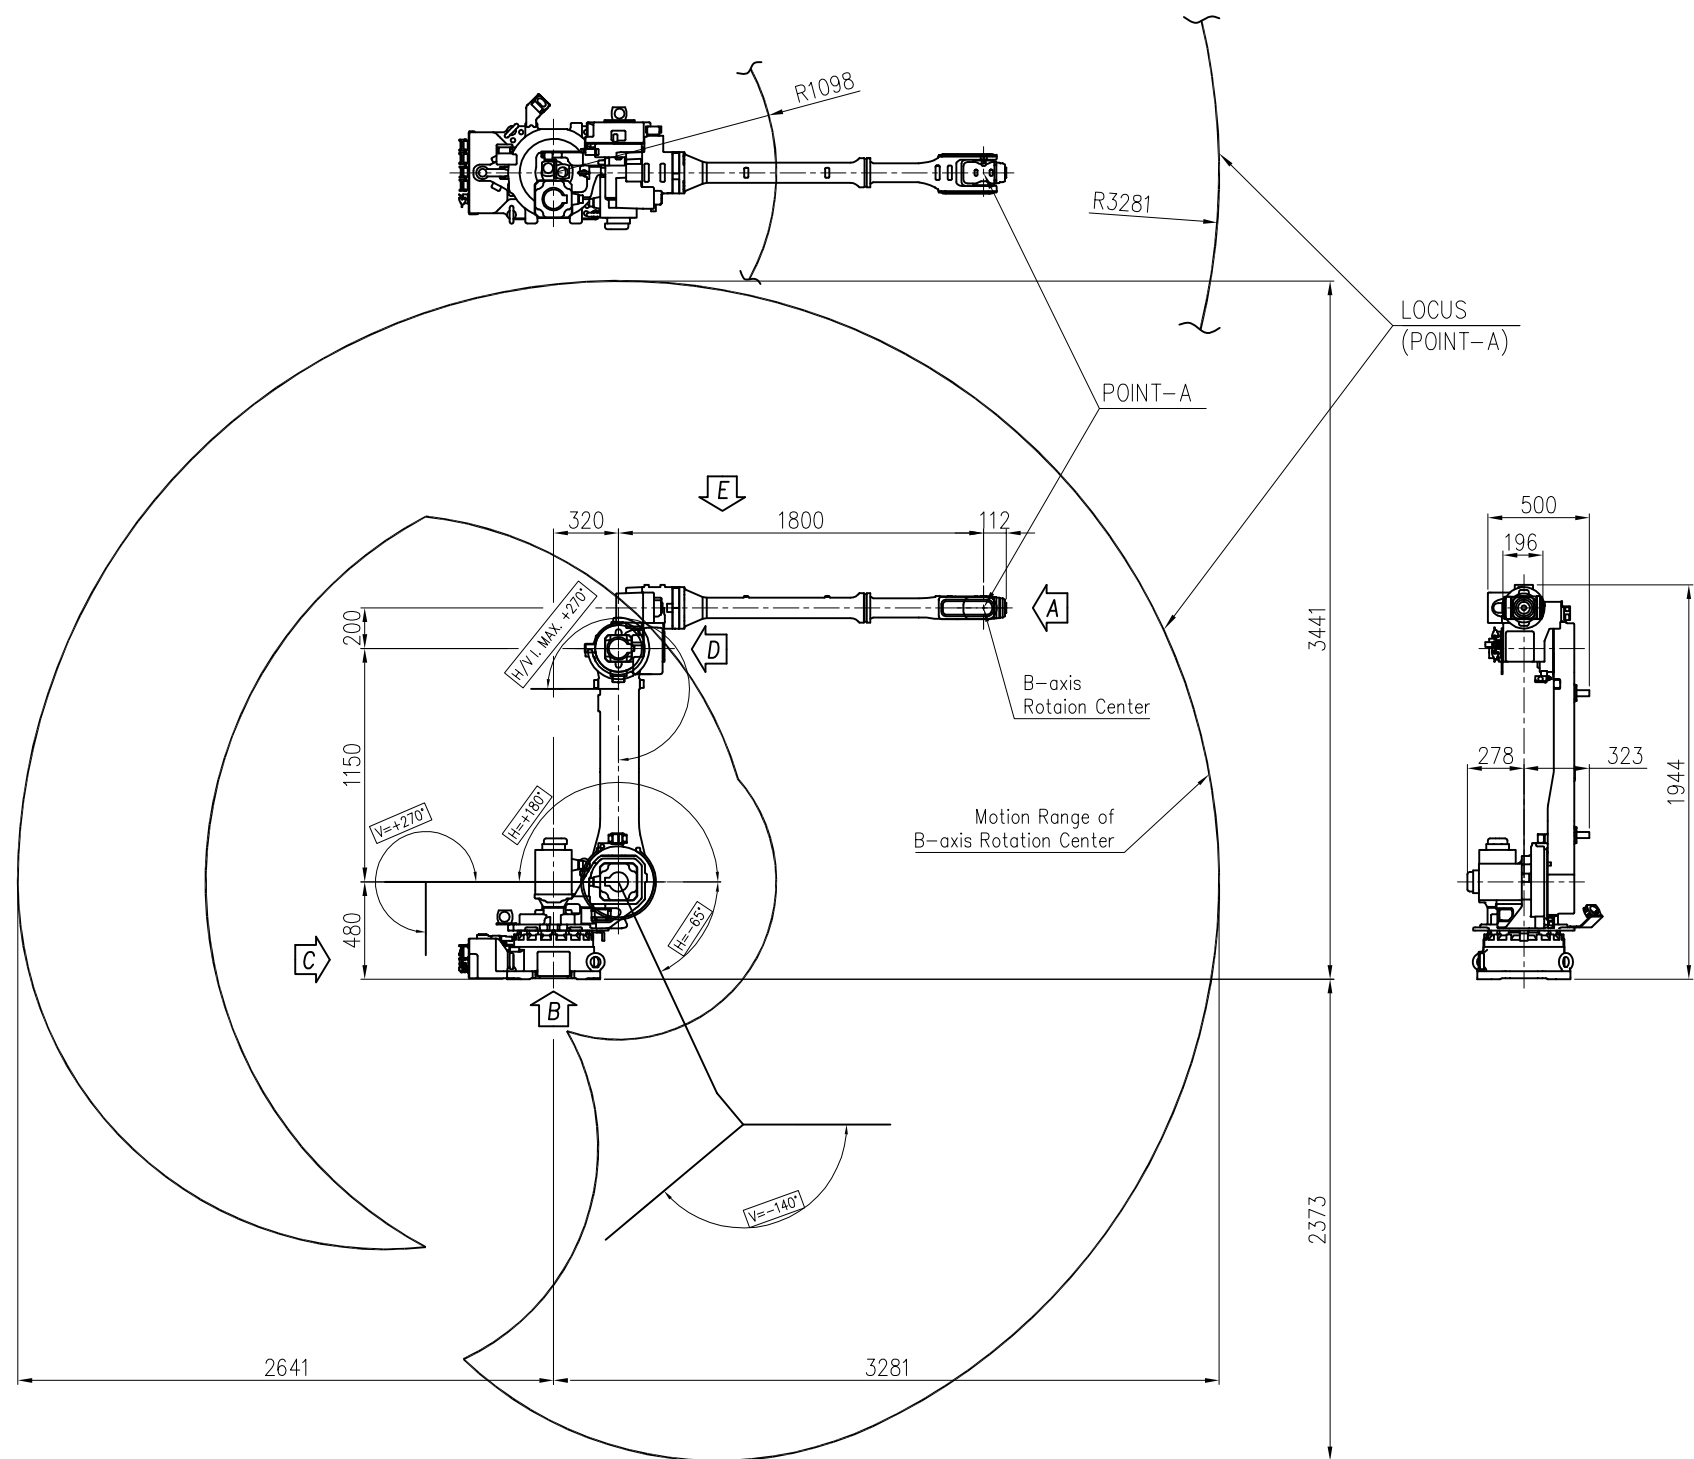

VIEW "A"
(SCALE : 4/1)

VIEW "B"
(SCALE : 2/1)

VIEW "E"
(SCALE : 2/1)

VIEW "C" <For Hi5a Controller>
(SCALE : 4/1)

VIEW "D"
(SCALE : 8/1)

MODEL	HH020L	issue.0
DATE	2018.06.19	

TECHNICAL SPECIFICATION SUBJECT TO CHANGE WITHOUT NOTICE