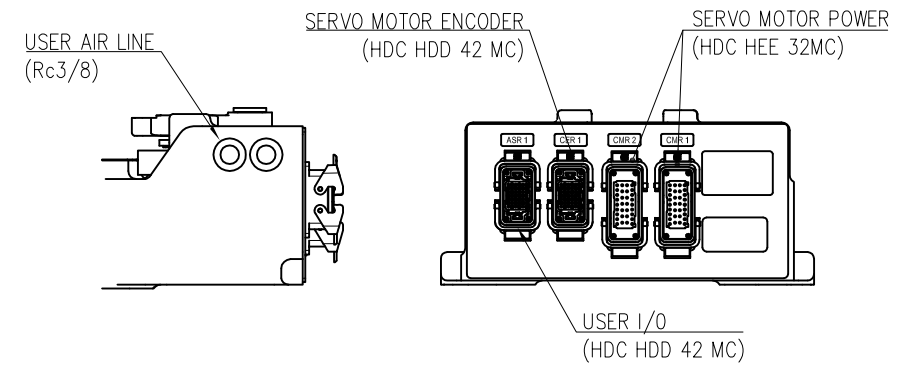

VIEW "A"
(SCALE : 4/1)

VIEW "B"
(SCALE : 2/1)

VIEW "E"
(SCALE : 2/1)

VIEW "C" <For Hi5a Controller>
(SCALE : 4/1)

VIEW "D"
(SCALE : 8/1)

MODEL	HH020L	issue.0
DATE	2018.06.19	

TECHNICAL SPECIFICATION SUBJECT TO CHANGE WITHOUT NOTICE