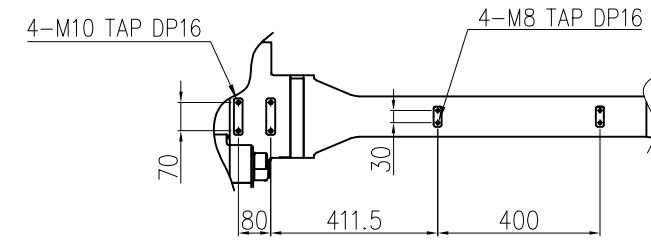

VIEW "A"
(SCALE : 4/1)

VIEW "B"
(SCALE : 2/1)

VIEW "E"
(SCALE : 2/1)

VIEW "C" <For Hi5a Controller>
(SCALE : 4/1)

VIEW "D"
(SCALE : 8/1)

MODEL	HH020L	issue.0
DATE	2018.06.19	

TECHNICAL SPECIFICATION SUBJECT TO CHANGE WITHOUT NOTICE