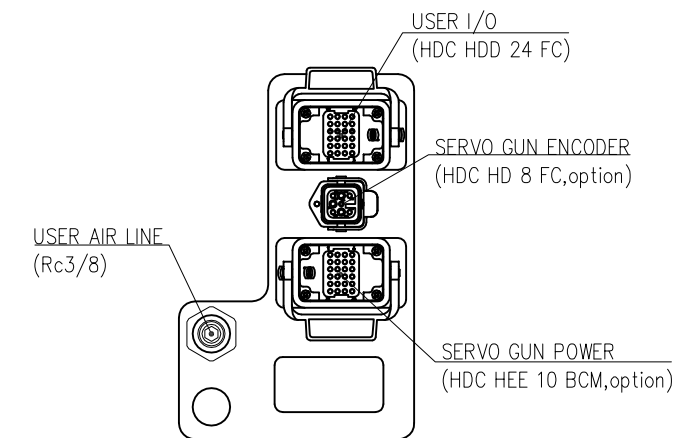

VIEW "A"
(SCALE : 4/1)

VIEW "B"
(SCALE : 2/1)

VIEW "E"
(SCALE : 2/1)

VIEW "C" <For Hi5a Controller>
(SCALE : 4/1)

VIEW "D"
(SCALE : 8/1)

MODEL	HH020L	issue.0
DATE	2018.06.19	

TECHNICAL SPECIFICATION SUBJECT TO CHANGE WITHOUT NOTICE